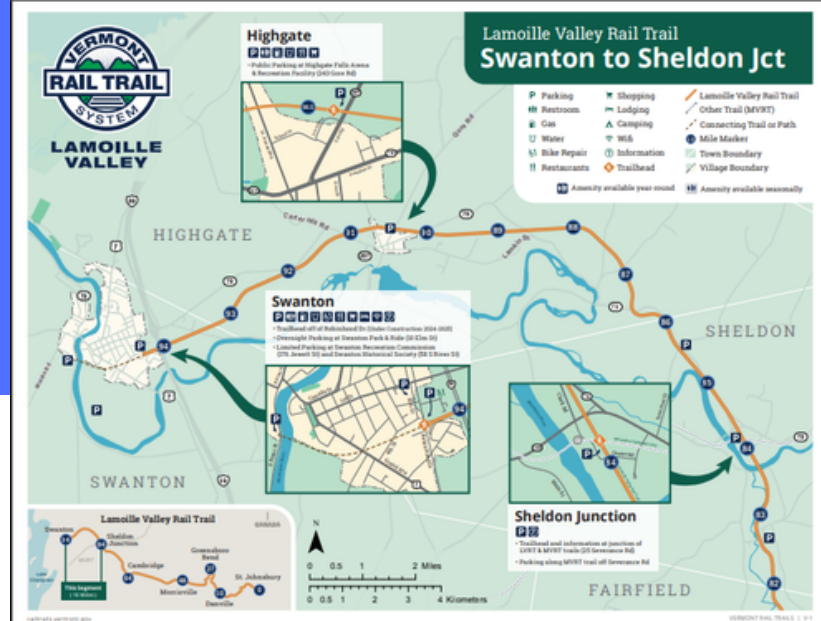

JOIN US
FOR THE
**GRAND
OPENING**

**SATURDAY
16 MAY 2026
10AM**

LAMOILLE VALLEY RAIL TRAIL
SWANTON TRAILHEAD
ROBIN HOOD DRIVE
SWANTON VT

MORE INFOR

WWW.SWANTONREC.ORG